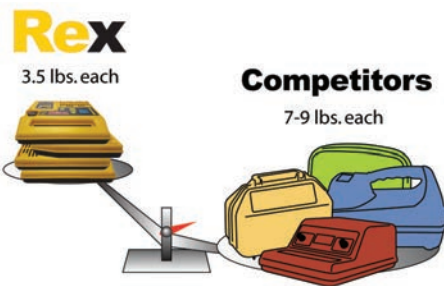

3 FREQUENCIES • 1 LOCATOR • ALL UTILITIES

World of SCHONSTEDT

schonstedt.com

Slim, Sleek & Powerful Transmitter: 3.5 lbs and 1.75" thick

Receiver Specifications

Operating Frequency:	Active: 512 Hz, 33 kHz and 82 kHz Passive: 50 or 60 Hz Sonde: 512 Hz
Battery:	One 9V Alkaline Battery
Battery Life:	12 Hours (intermittent use)
Weight (incl. battery):	2.8 lbs (1.25 kg)
Operating Temperature:	-4°F to 140°F (-20°C to 70°C)
Water and Dust Resistance:	Rated IP54
Overall Dimensions:	Closed: 17.5 in (~44 cm) Extended: 27.7 in (~70 cm)
Max. Depth Capability:	Approximately 19' (5.8 m) Sonde mode - approximately 5' - 15' (1.5 m to 4.2 m)

A weight off your shoulder
Receiver + Transmitter = Under 7 lbs.

How does Rex stack up to the competition?

A new slim and ultralight transmitter is combined with a retractable receiver to make Rex the most user-friendly and affordable multi-frequency locator on the market. See how Rex stacks up in **low** price and **high** performance here: schonstedt.com/rex (or just scan the QR code)