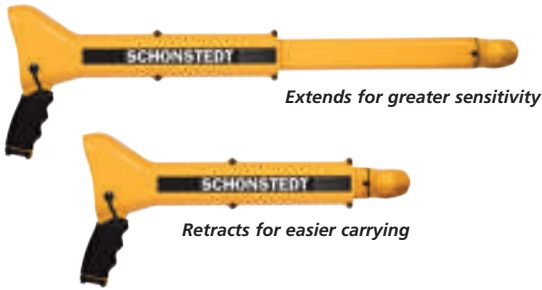

Rex

PIPE & CABLE LOCATOR

SCHONSTEDT 
INSTRUMENT COMPANY
Making Locating Easier Since 1953
100% EMPLOYEE-OWNED COMPANY

NEW! **Multi-Frequency**
Pipe & Cable Locator

- ✓ Ultralight Design
- ✓ Compact & Portable
- ✓ Pinpoint Accuracy

3 FREQUENCIES • 1 LOCATOR • ALL UTILITIES

World of SCHONSTEDT

schonstedt.com

Slim, Sleek & Powerful Transmitter: 3.5 lbs and 1.75" thick

Receiver Specifications

Operating Frequency:	Active: 512 Hz, 33 kHz and 82 kHz Passive: 50 or 60 Hz Sonde: 512 Hz
Battery:	One 9V Alkaline Battery
Battery Life:	12 Hours (intermittent use)
Weight (incl. battery):	2.8 lbs (1.25 kg)
Operating Temperature:	-4°F to 140°F (-20°C to 70°C)
Water and Dust Resistance:	Rated IP54
Overall Dimensions:	Closed: 17.5 in (~44 cm) Extended: 27.7 in (~70 cm)
Max. Depth Capability:	Approximately 19' (5.8 m) Sonde mode - approximately 5' - 15' (1.5 m to 4.2 m)

Transmitter Specifications

Operating Frequency:	512 Hz, 33 kHz and 82 kHz
Operating Modes:	Conductive, Inductive, and Inductive Clamp
Max. Output Power: (Conductive mode @ 1000 Ω load)	512 Hz - 1/2, 1, 2 or 5 W 33 kHz - 1/2, 1, 2 or 5 W 82 kHz - 1/2 or 1
Battery Type:	Rechargeable NiMH pack (12V)
Battery Life:	8 Hours (intermittent usage @ 70° F)
Charging:	Internal Smart Charger powered by AC/DC power adapter
Dimensions:	10"W x 10.25"D x 1.75" H (25.4 cm x 26 cm x 4.5 cm)
Weight:	3.5 lbs (1.6 kg)
Operating Temp.:	-4°F to 140°F (-20°C to 70°C)
Backlighting:	White LED array
Water and Dust Resistance:	Rated IP54

A weight off your shoulder
Receiver + Transmitter = Under 7 lbs.

How does Rex stack up to the competition?

A new slim and ultralight transmitter is combined with a retractable receiver to make Rex the most user-friendly and affordable multi-frequency locator on the market. See how Rex stacks up in **low** price and **high** performance here: schonstedt.com/rex (or just scan the QR code)